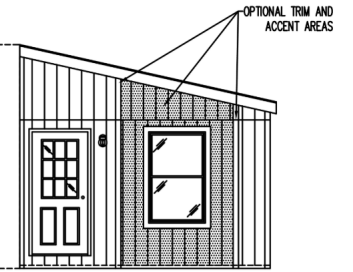

THE TEMPO SERIES

The Tempo
**Rocket
Man**

27' × 66'

DIMENSIONS

1,760 sf

LIVING SPACE

3

BEDROOMS

2

BATHROOMS

OVERVIEW

The rocket man is a 3 bedroom large doublewide with walk-in closets for each bedroom. The living room entry opens up into a great room layout with central kitchen and island as the home central point. Great family layout home that includes a Flex room with its own entry, gives you flexible living space.

02 FRONT ELEVATION

FRONT SIDEWALL

REAR SIDEWALL

REAR ENDWALL

FRONT ENDWALL

OPTIONAL FRONT ENDWALL WITH ACCENT AREAS

(425) 353-5464

or **Request Firm Quote**